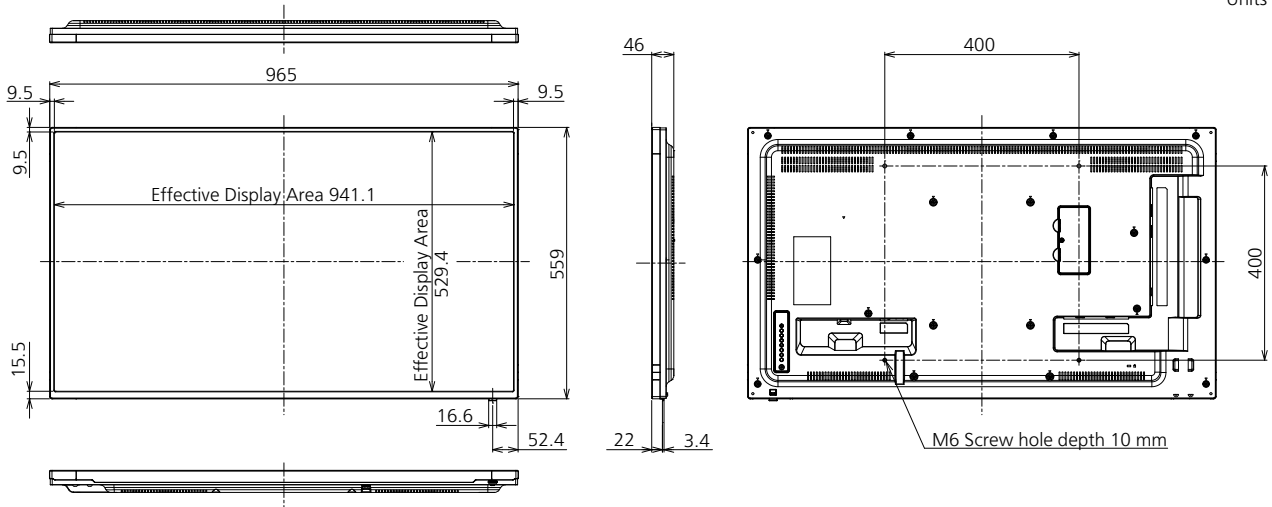

Operating Time*	24h/day

- The brightness of the display panel is equivalent to about 75% its full capacity, when the Light ID is transmitted. The displayed image may flicker, but this is due to a change in the brightness during Light ID transmission and not due to trouble.
- In case of running for a long time, the moving image is recommended to be displayed. If you display a still picture for an extended period, the image retention might remain on the screen. However, image retention can gradually disappear by displaying a moving images.
- Specifications and appearance are subject to change without notice.

STANDARD (CERTIFICATIONS)

SAFETY REGULATIONS	IEC60950-1 AS/NZS Deviation
RADIATION REGULATIONS	AS/NZS CISPR32:2013 RCM Mark

REMOTE CONTROL TRANSMITTER

Power Requirements	DC 3 V (2 x AAA Size batteries)
Operating distance	approx. 7 m*
Weight	approx. 63 g including batteries
Dimensions (W x H x D)	48 x 134 x 20 mm

*When operated directly in front of receptor.

INCLUDED ACCESSORIES

- AC cord (1.8 m) - Remote Control - Batteries (AAA size) x 2
- Clamper x 3 - User Manual

OPTIONAL ACCESSORIES

Pedestal Stand	TY-ST43PE9

DIMENSIONS

Cautions: This drawing is not a scale
Units : mm