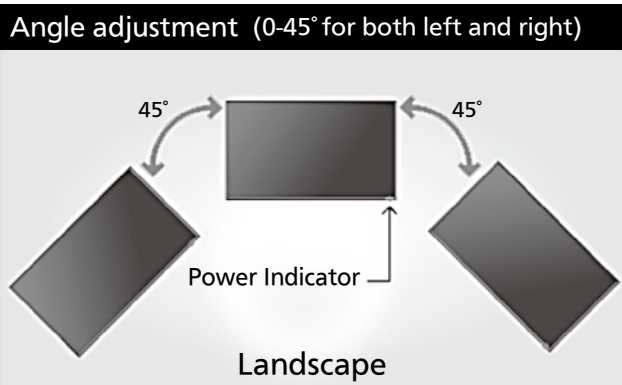

● Installation precautions

The SF2 Series is designed for use in either portrait or horizontal orientation with angle adjustment. Tilting installation up to 45 degrees forward or backward is also possible. You can install as shown the example figures.

Orientation	Landscape (The angle can be adjusted up to 45 degrees for each right and left (with the display installed landscape).)
Tilting angle	0 - 45 degrees forward / backward with landscape / portrait setting (Angle adjustment is not possible for forward / backward tilting installation.)

◆ Orientation