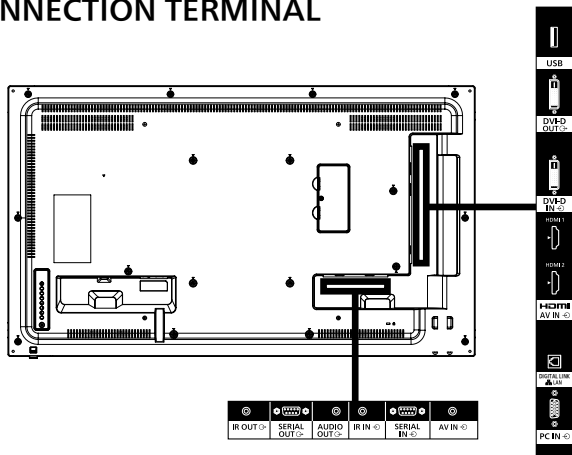

STANDARD (CERTIFICATIONS)

SAFETY REGULATIONS	IEC60950-1 AS/NZS Deviation
RADIATION REGULATIONS	AS/NZS CISPR32:2013 RCM Mark

REMOTE CONTROL TRANSMITTER

Power Requirements	DC 3 V (2 x AAA Size batteries)
Operating distance	approx. 7 m*
Weight	approx. 63 g including batteries
Dimensions (W x H x D)	48 x 134 x 20 mm

*When operated directly in front of receptor.

INCLUDED ACCESSORIES

- AC cord (1.8 m) - Remote Control - Batteries (AAA size) x 2
- Clamper x 3 - User Manual

OPTIONAL ACCESSORIES

Pedestal Stand	TY-ST43PE9
----------------	------------

DIMENSIONS

Cautions: This drawing is not a scale
Units : mm

CONNECTION TERMINAL

* Specifications and appearance are subject to change without notice.

List of correspondence signals

The picture signal which can indicate this machine is as it is the following table.