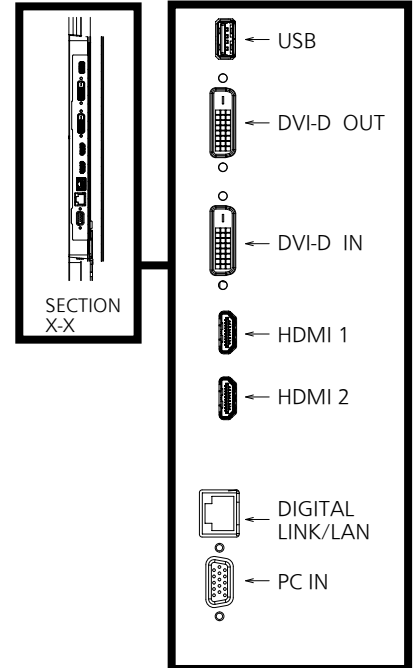

*2: Pixel-Repetition signal (dot clock frequency 27.0 MHz) only

*4: Based on VESA CVT-RB (Reduced Blanking) standard

Drawing of terminals

View from back

Magnified figure of terminal a

Magnified figure of terminal b

Sectional view of terminal a (USB/DVI-D OUT/DVI-D IN/HDMI 1,2/DIGITAL LINK LAN/PC IN)

Terminal a
43SF2W Terminal (Side)

Units : mm

	USB	DVI-IN/OUT	HDMI	DIGITAL LINK LAN	PC IN
A	7.8	8.8	7.2	8.8	10
B		5.6			5.3
C			24.9		
D			56.6		