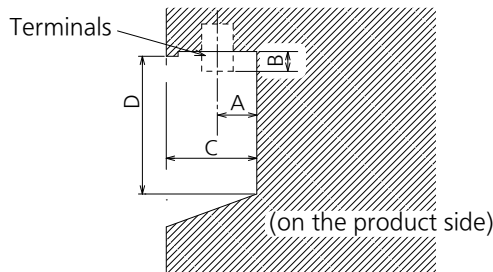

Sectional view of terminal b (IR OUT/SERIAL OUT/AUDIO OUT/IR IN/SERIAL IN/AV IN)

Terminal b
43SF2W Terminal (Bottom)

Units : mm

	IR IN/OUT	SERIAL OUT	AUDIO OUT	SERIAL IN	AV IN
A	2.7	5.2	2.7	5.2	1.7
B	10.1	10.1	10.1	10.1	9.3
C			24.9		
D		69.3		40.9	

*Due to the construction of terminal, some types of connecting cable or USB memory device cannot be used. Be sure to use connecting cable or USB memory device after confirmation in this drawing.