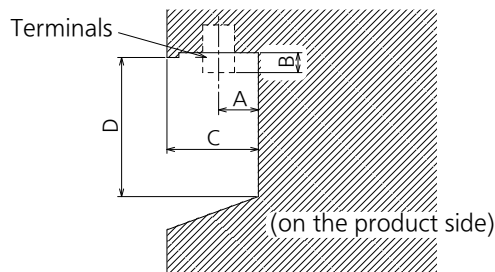

Sectional view of terminal b (IR OUT/SERIAL IN/OUT/AUDIO OUT/IR IN/AV IN)

Terminal b
49SF2W Terminal (Bottom)

Units : mm

	IR OUT	SERIAL IN/OUT	AUDIO OUT/IR IN	AV IN
A	2.7	5.2	2.7	1.7
B	10.1	10.1	10.1	9.3
C			24.9	
D	69.3		40.9	69.3

*Due to the construction of terminal, some types of connecting cable or USB memory device cannot be used.
Be sure to use connecting cable or USB memory device after confirmation in this drawing.