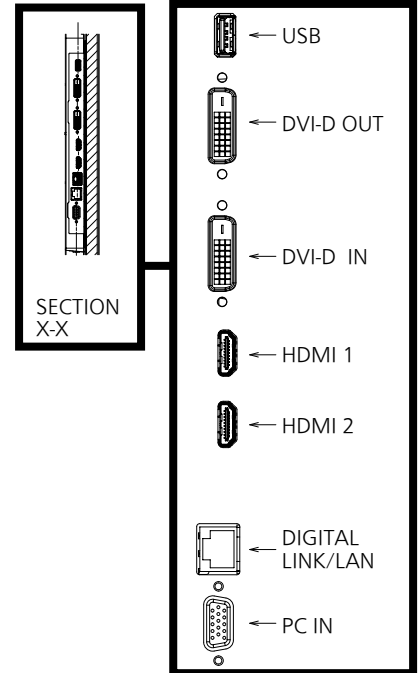

● The signal format distinguished automatically will be sometimes indication different from an actual input signal.

*1: When 1125 (1035) /60i signal is input, it is displayed as 1125 (1080) /60i signal. *3: Displayed with image elements thinned out in the image processing circuit.

*2: Pixel-Repetition signal (dot clock frequency 27.0 MHz) only

*4: Based on VESA CVT-RB (Reduced Blanking) standard

Drawing of terminals

View from back

Magnified figure of terminal a

Magnified figure of terminal b

Sectional view of terminal a (USB/DVI-D OUT/DVI-D IN/HDMI 1,2/DIGITAL LINK LAN/PC IN)

Terminal a
49SF2W Terminal (Side)

Units : mm

	USB	DVI-D IN/OUT	HDMI	DIGITAL LINK/LAN	PC IN
A	7.8	8.8	7.2	8.8	10
B		5.6			5.3
C			24.9		
D			54.6		