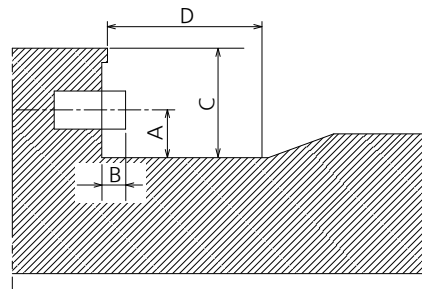

*2: Pixel-Repetition signal (dot clock frequency 27.0 MHz) only

*4: Based on VESA CVT-RB (Reduced Blanking) standard

Drawing of terminals

View from back

Magnified figure of terminal a

Magnified figure of terminal b

Sectional view of terminal a (USB/DVI-D OUT/DVI-D IN/HDMI 1,2/DIGITAL LINK LAN/PC IN)

Terminal a
49SF2W Terminal (Side)

Units : mm

	USB	DVI-D IN/OUT	HDMI	DIGITAL LINK/LAN	PC IN
A	7.8	8.8	7.2	8.8	10
B		5.6			5.3
C			24.9		
D			54.6		