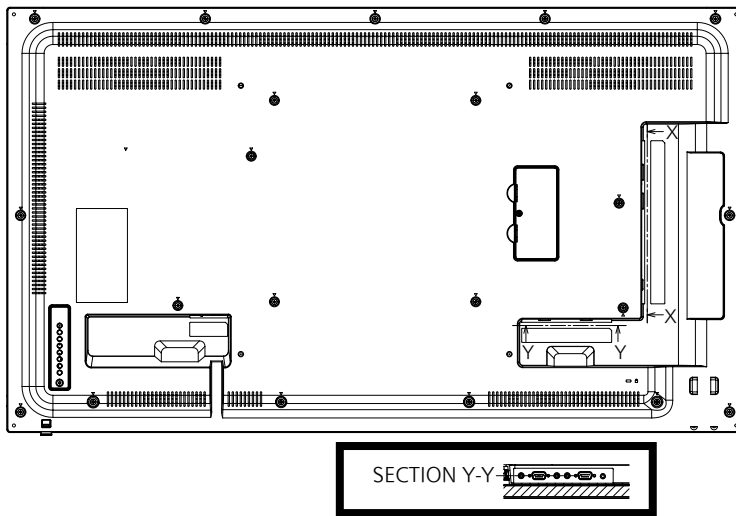

Drawing of terminals

View from back