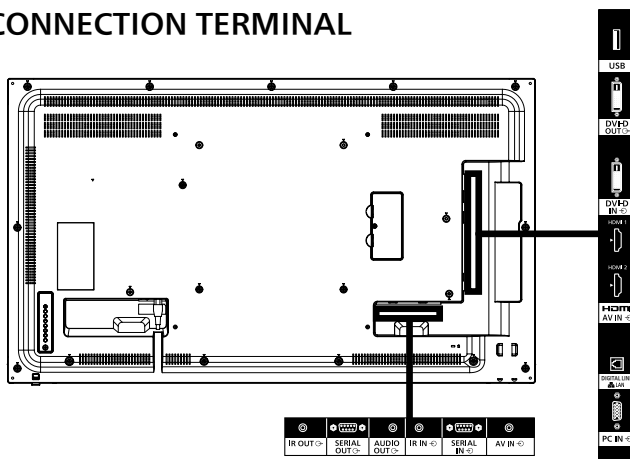

CONNECTION TERMINAL

* Specifications and appearance are subject to change without notice.