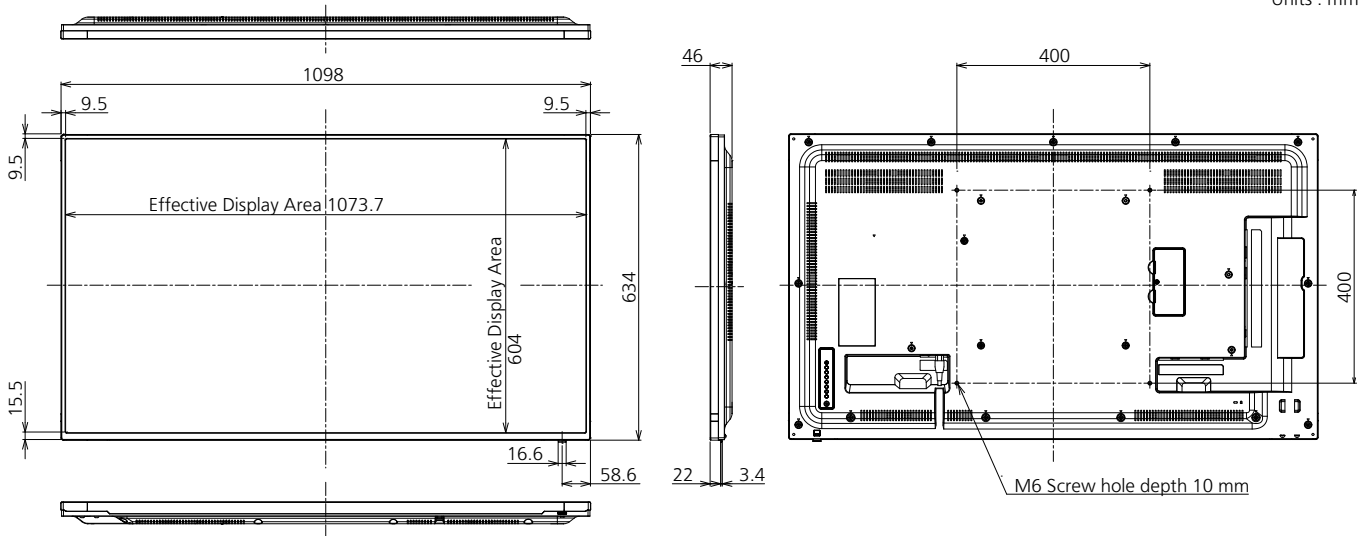

Operating Time* 24h/day

* The brightness of the display panel is equivalent to about 75% its full capacity, when the Light ID is transmitted. The displayed image may flicker, but this is due to a change in the brightness during Light ID transmission and not due to trouble.

* In case of running for a long time, the moving image is recommended to be displayed. If you display a still picture for an extended period, the image retention might remain on the screen. However, image retention can gradually disappear by displaying a moving images.

* Specifications and appearance are subject to change without notice.

STANDARD (CERTIFICATIONS)

SAFETY REGULATIONS	IEC60950-1 AS/NZS Deviation
RADIATION REGULATIONS	AS/NZS CISPR32:2013 RCM Mark

REMOTE CONTROL TRANSMITTER

Power Requirements	DC 3 V (2 x AAA Size batteries)
Operating distance	approx. 7 m*
Weight	approx. 63 g including batteries
Dimensions (W x H x D)	48 x 134 x 20 mm

*When operated directly in front of receptor.

INCLUDED ACCESSORIES

- AC cord (1.8 m) - Remote Control - Batteries (AAA size) x 2
- Clamper x 3 - User Manual

OPTIONAL ACCESSORIES

Pedestal Stand	TY-ST43PE9

DIMENSIONS

Cautions: This drawing is not a scale
Units : mm